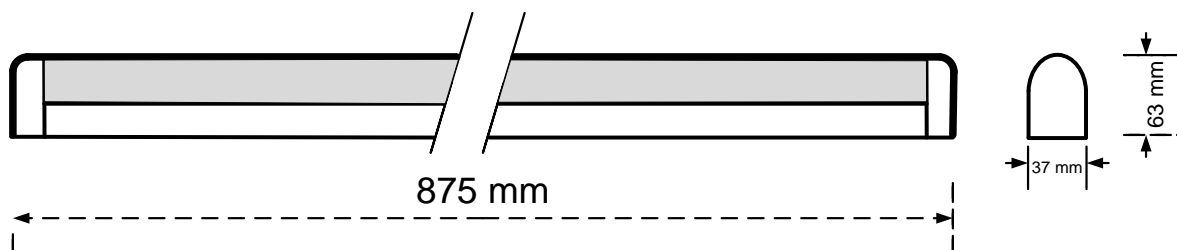

Dimensional Drawing

ELMASCO INDUSTRIES S.A.

Head Office : 44 K. Palama, 14343 N. Chalkidona, Athens, Greece

Production Plant : Ag. Adrianos, 21100 Nafplio, Greece

Email: elmasco@elmasco.eu

Tel : +30 210 2583100

Fax: +30 210 2583107